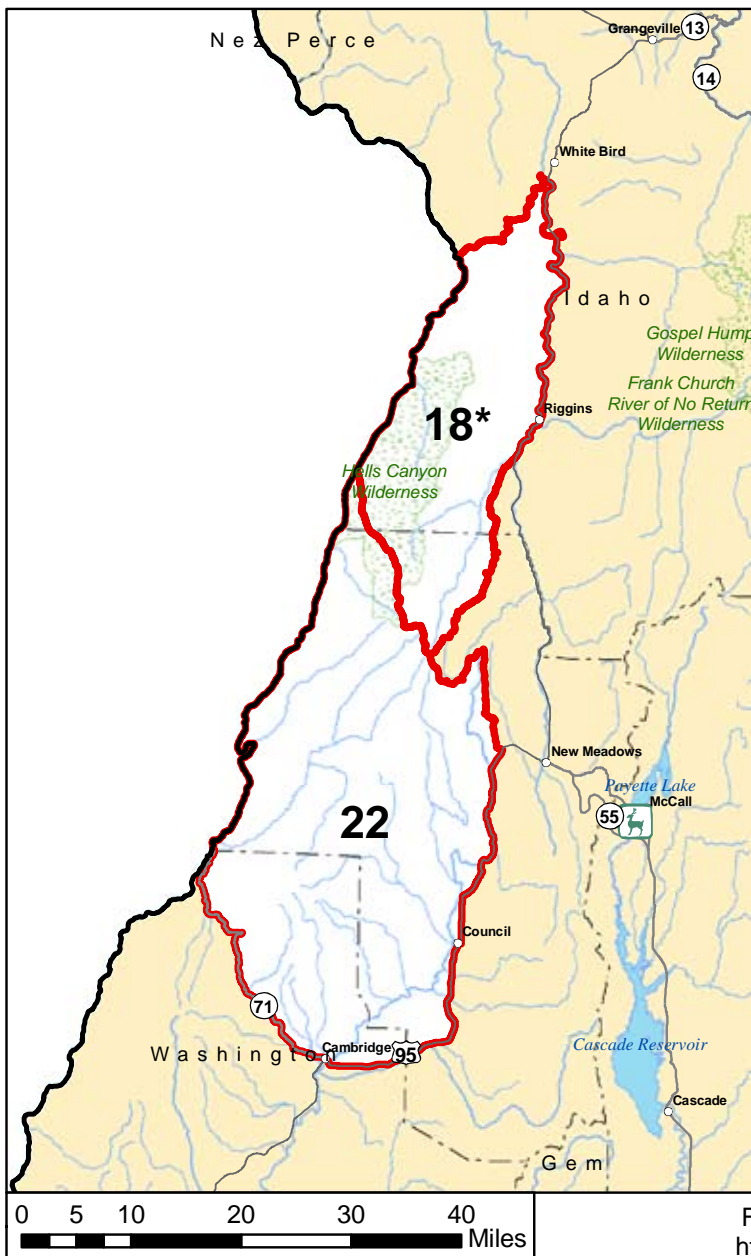

2009 - 2010 MOUNTAIN GOAT HUNTS

Mandatory
Check
Required

For detailed maps of each hunt area, please go to <http://fishandgame.idaho.gov/ifwis/huntplanner> and follow the links to the hunt of your choice.

GOAT

2009 - 2010 MOUNTAIN GOAT HUNTS

For detailed maps of each hunt area, please go to <http://fishandgame.idaho.gov/ifwis/huntplanner> and follow the links to the hunt of your choice.

Mandatory Check Required

GOAT