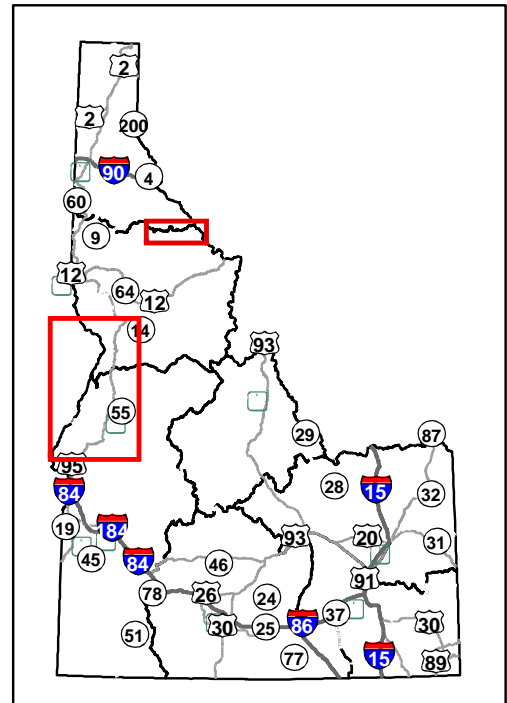

2009 - 2010 MOUNTAIN GOAT HUNTS

Mandatory
Check
Required

For detailed maps of each hunt area, please go to <http://fishandgame.idaho.gov/ifwis/huntplanner> and follow the links to the hunt of your choice.

GOAT

2009 - 2010 MOUNTAIN GOAT HUNTS

For detailed maps of each hunt area, please go to <http://fishandgame.idaho.gov/ifwis/huntplanner> and follow the links to the hunt of your choice.

Mandatory Check Required

GOAT