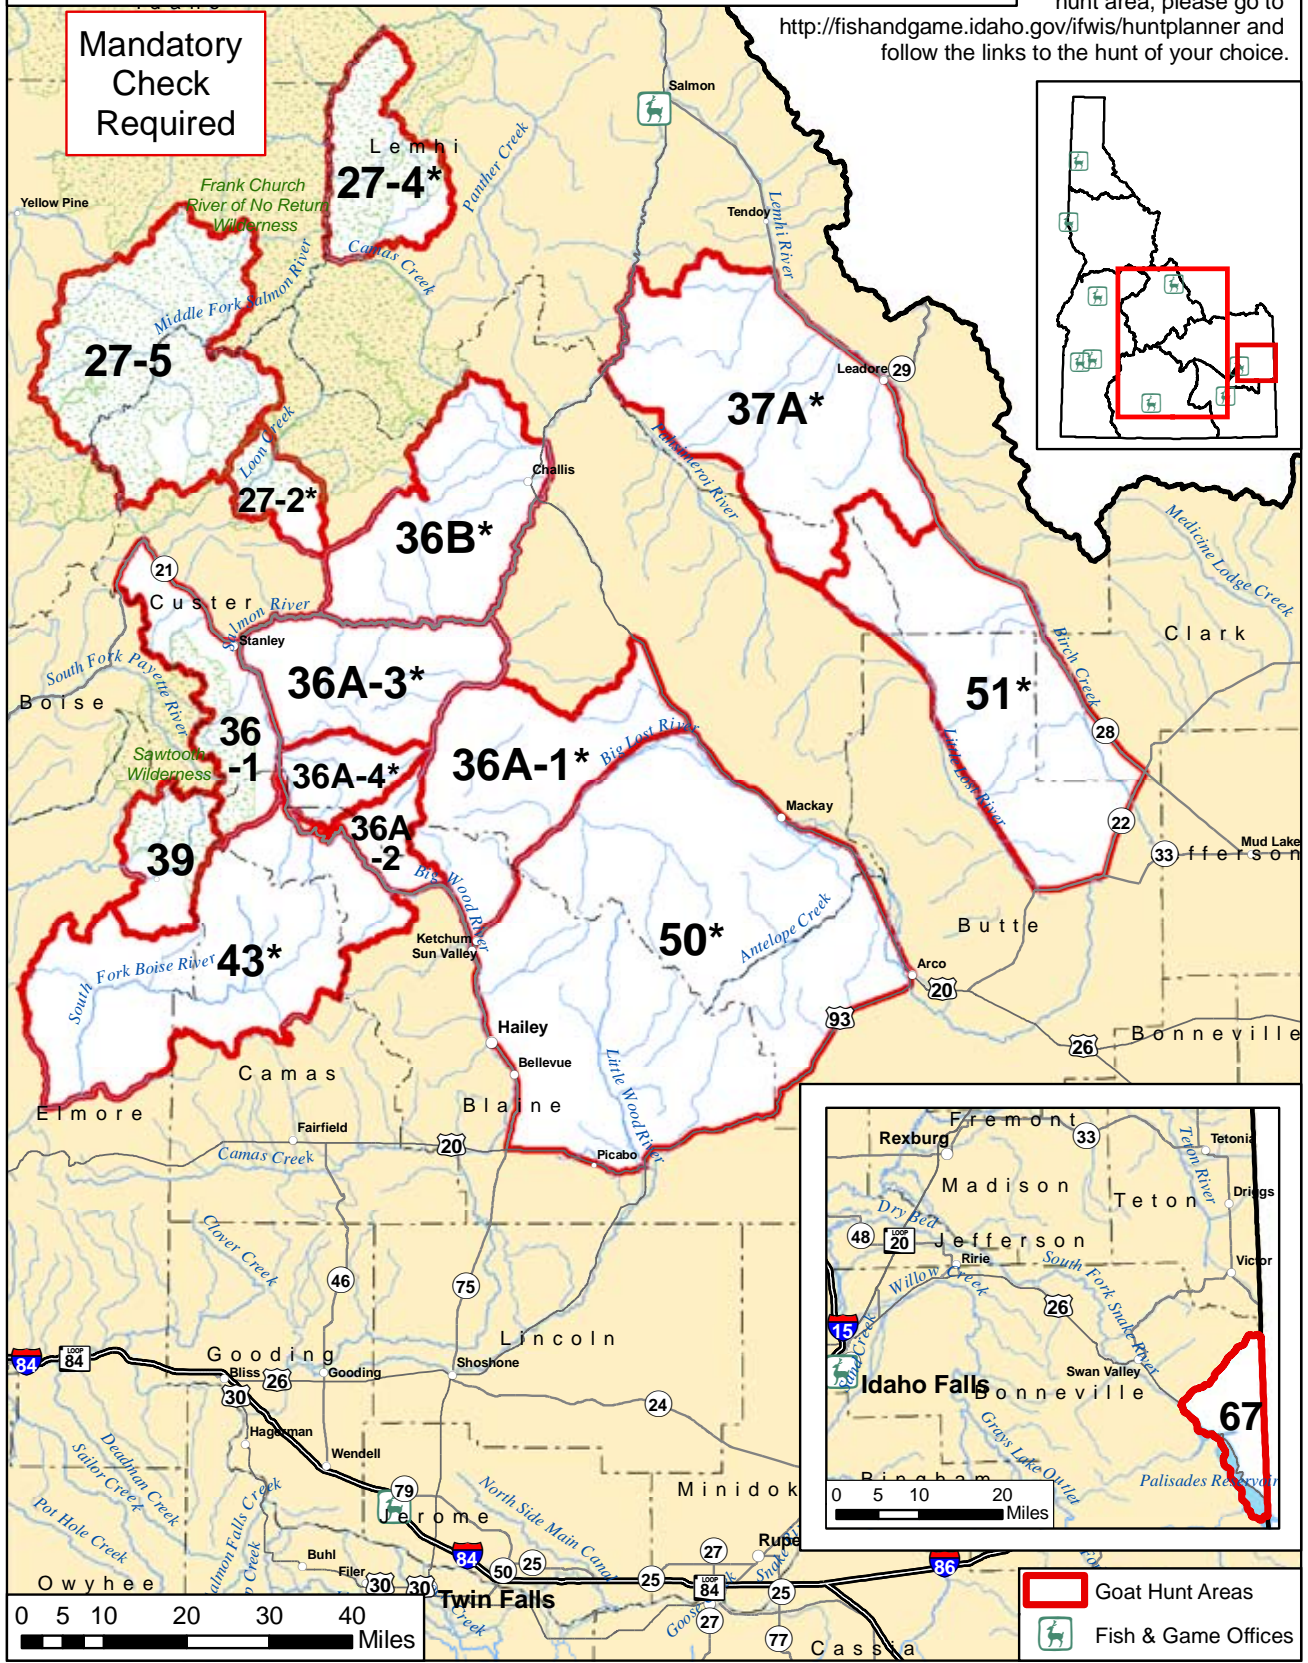

2009 - 2010 MOUNTAIN GOAT HUNTS

Mandatory
Check
Required

For detailed maps of each hunt area, please go to <http://fishandgame.idaho.gov/ifwis/huntplanner> and follow the links to the hunt of your choice.

GOAT

2009 - 2010 MOUNTAIN GOAT HUNTS

For detailed maps of each hunt area, please go to <http://fishandgame.idaho.gov/ifwis/huntplanner> and follow the links to the hunt of your choice.

Mandatory Check Required

GOAT