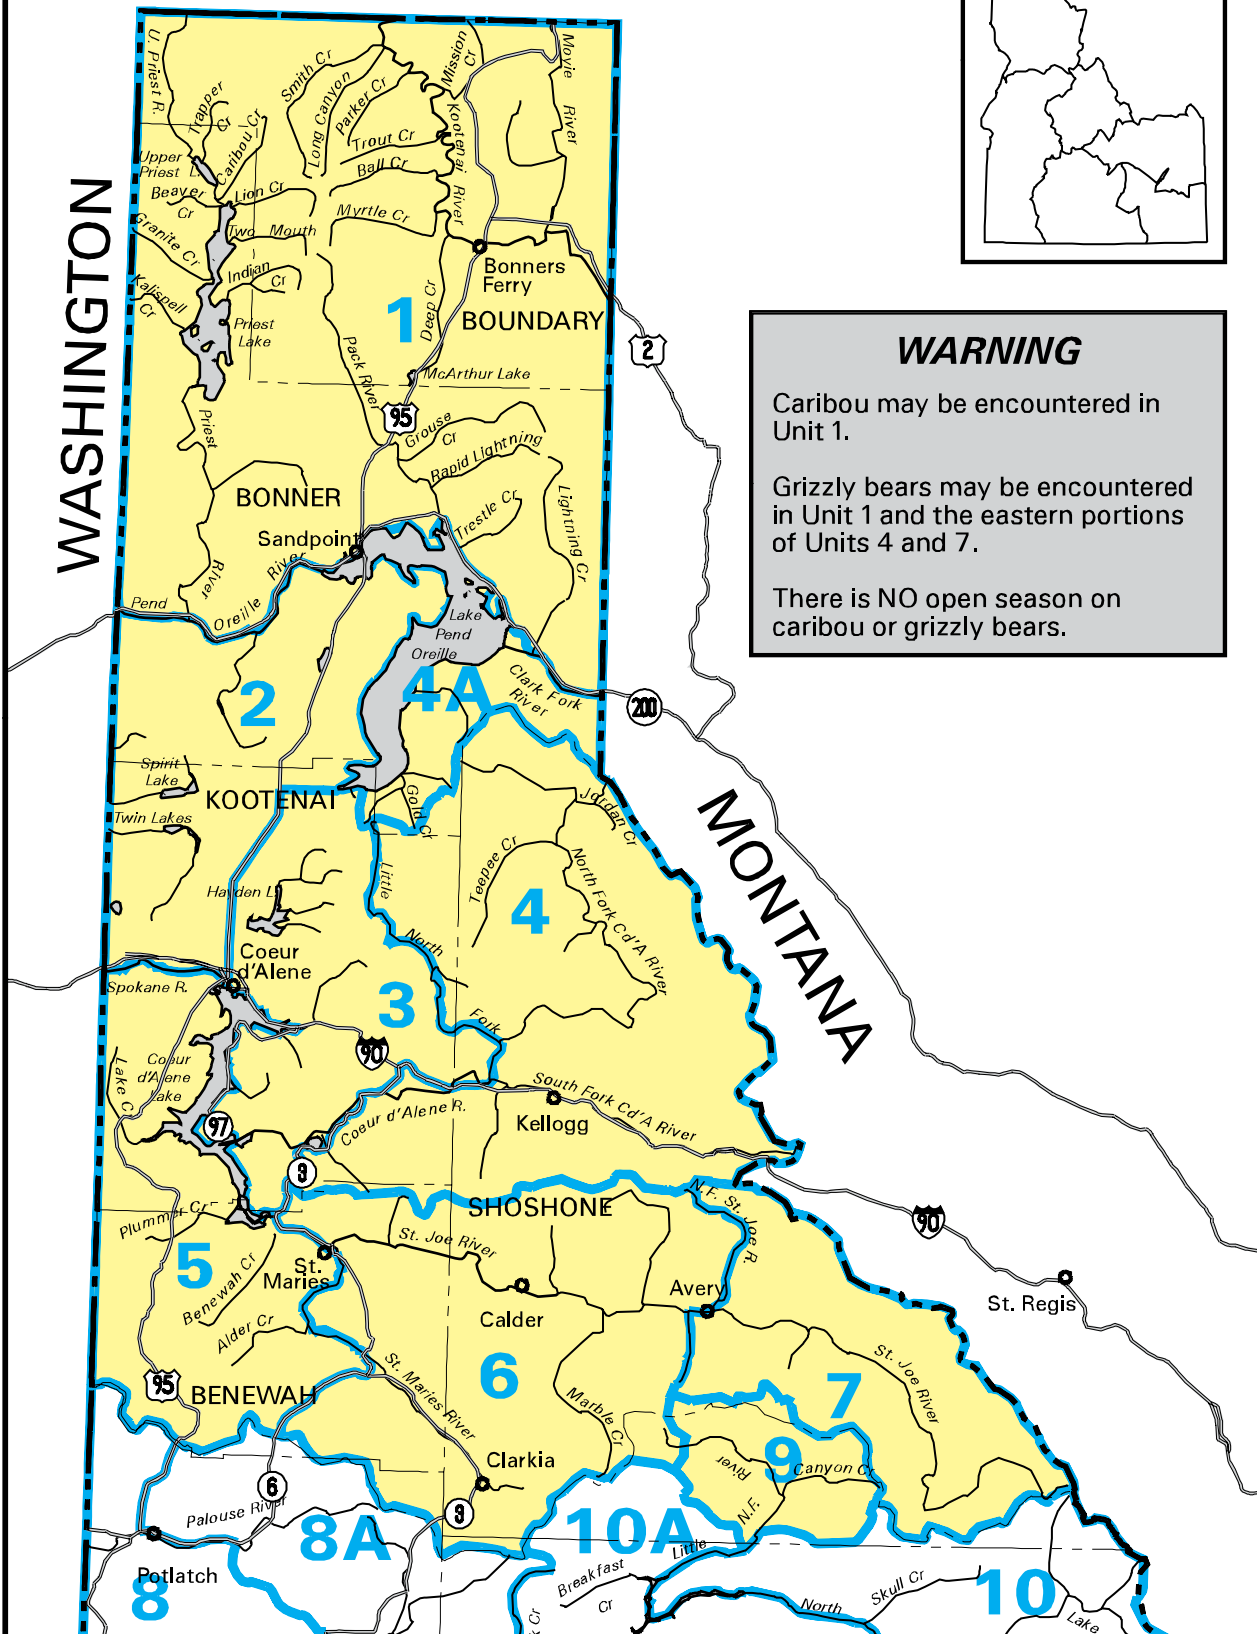

# Panhandle Region

MAPS FOR GENERAL REFERENCE ONLY

## WARNING

Caribou may be encountered in Unit 1.

Grizzly bears may be encountered in Unit 1 and the eastern portions of Units 4 and 7.

There is NO open season on caribou or grizzly bears.