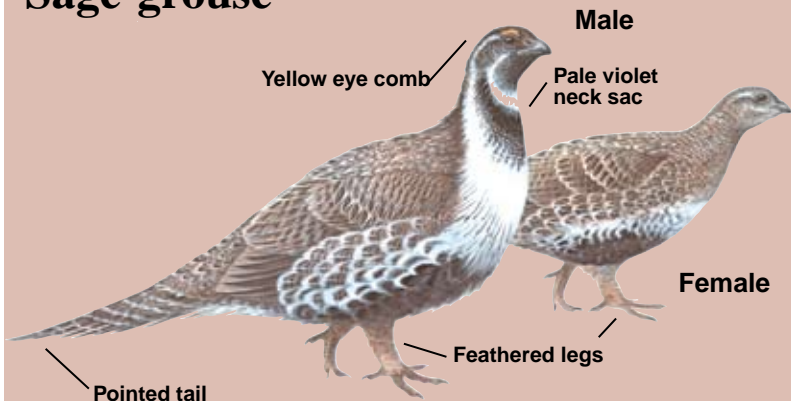

Sage-grouse